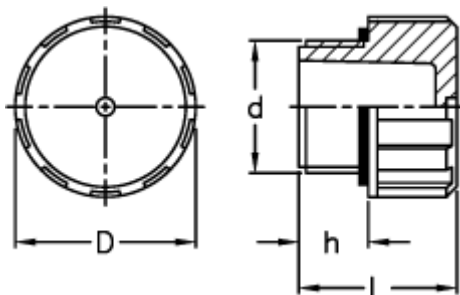

# Data Sheet

Article number: 2311157111  
Description: E+G Oil Plug  
T.440-1/4

## Measures

---

D = 20.5  
d = G 1/4  
h = 9  
L = 19.0